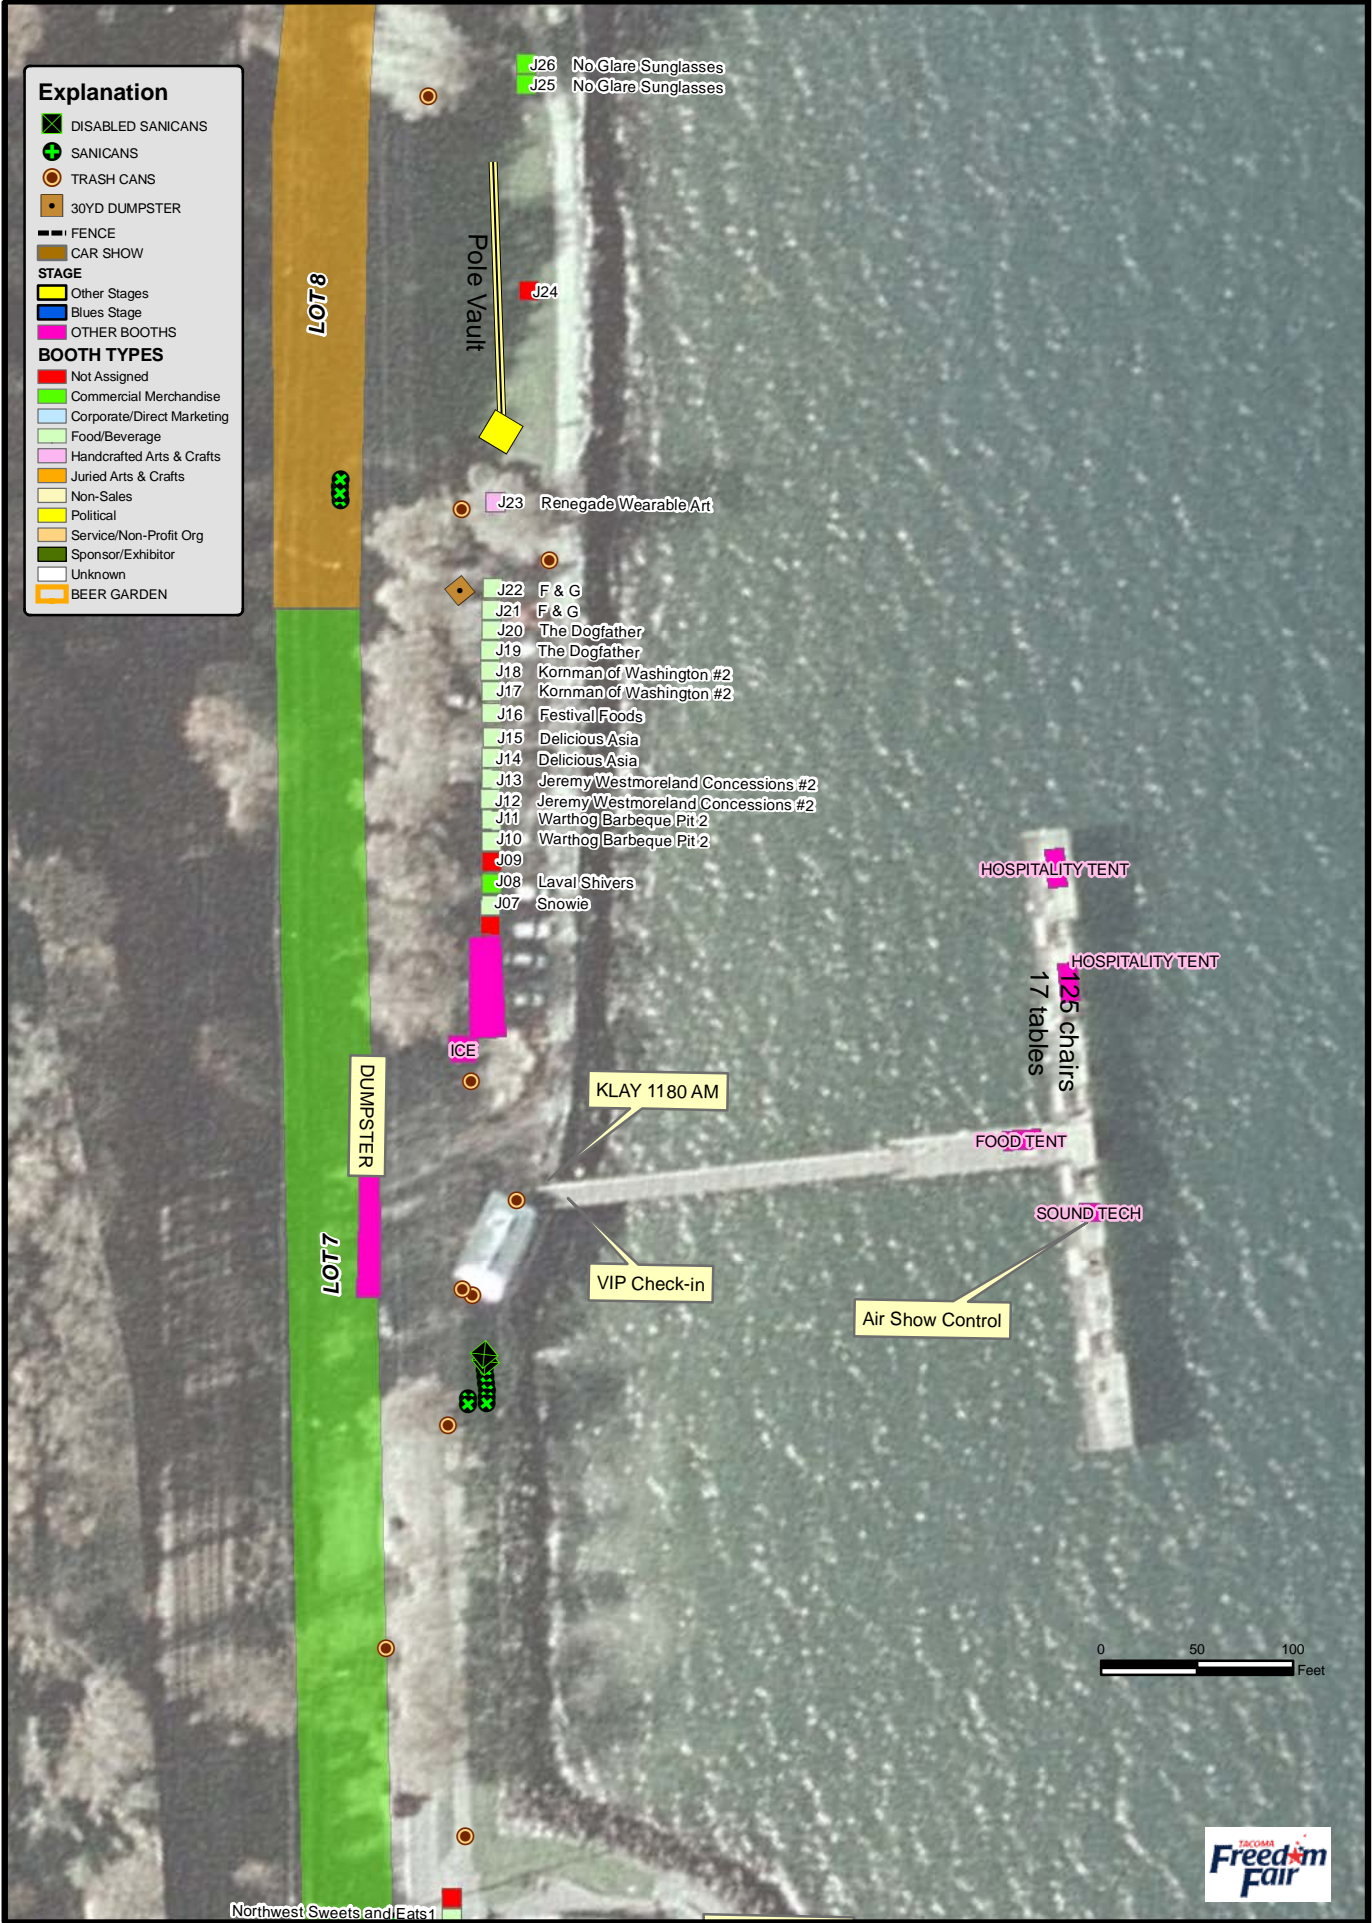

**Explanation**

- DISABLED SANICANS
- SANICANS
- TRASH CANS
- 30YD DUMPSTER
- FENCE
- CAR SHOW
- STAGE**
- Other Stages
- Blues Stage
- OTHER BOOTHS
- BOOTH TYPES**
- Not Assigned
- Commercial Merchandise
- Corporate/Direct Marketing
- Food/Beverage
- Handcrafted Arts & Crafts
- Juried Arts & Crafts
- Non-Sales
- Political
- Service/Non-Profit Org
- Sponsor/Exhibitor
- Unknown
- BEER GARDEN

J26 No Glare Sunglasses  
 J25 No Glare Sunglasses

J24

J23 Renegade Wearable/Art

- J22 F & G
- J21 F & G
- J20 The Dogfather
- J19 The Dogfather
- J18 Komman of Washington #2
- J17 Komman of Washington #2
- J16 Festival Foods
- J15 Delicious Asia
- J14 Delicious Asia
- J13 Jeremy Westmoreland Concessions #2
- J12 Jeremy Westmoreland Concessions #2
- J11 Warthog Barbeque Pit 2
- J10 Warthog Barbeque Pit 2
- J09
- J08 Laval Shivers
- J07 Snowie

HOSPITALITY TENT  
 HOSPITALITY TENT  
 125 chairs  
 17 tables

KLAY 1180 AM

VIP Check-in

Air Show Control

FOOD TENT

SOUNDTECH

DUMPSTER

LOT8

LOT7

Pole Vault

ICE

Northwest Sweets and Eats 1